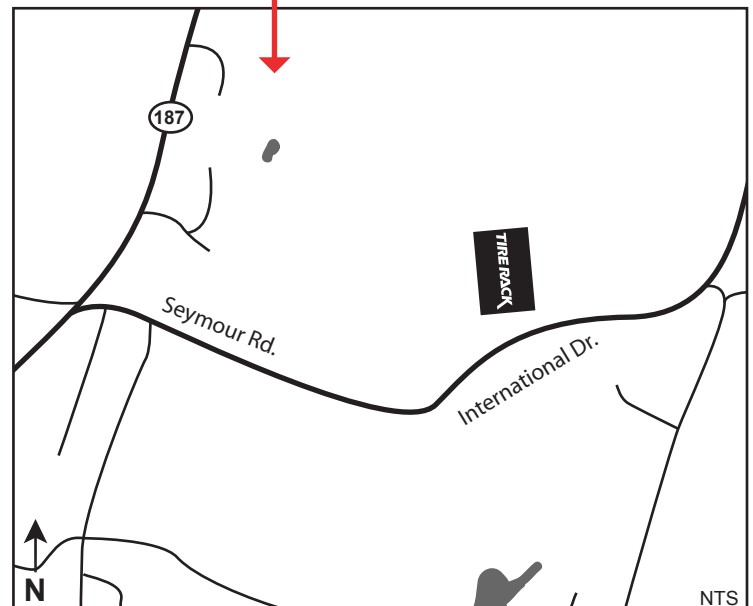

# Map to Tire Rack's Connecticut Distribution Center

**100 INTERNATIONAL DRIVE  
WINDSOR, CT 06095**

If you are coming to Tire Rack's Connecticut distribution center location, the map below will get you there.

## **From the North (Springfield, MA)**

1. Take I-91 South (14.7 miles)
2. Exit 40 to merge onto CT-20 W (3.1 miles)
3. Exit onto CT-20/Rainbow Rd toward E Granby / Granby (1.3 miles)
4. Turn left at International Drive (1.3 miles)
5. Tire Rack is on the right hand side of International Drive

## **From the South (Hartford, CT)**

1. Take I-91 North (9.8 miles)
2. Exit 40 to merge onto CT-20 W (3.5 miles)
3. Exit onto CT-20/Rainbow Rd toward E Granby / Granby (1.3 miles)
4. Turn left at International Drive (1.3 miles)
5. Tire Rack is on the right hand side of International Drive

**100 International Drive  
Windsor, CT 06095**