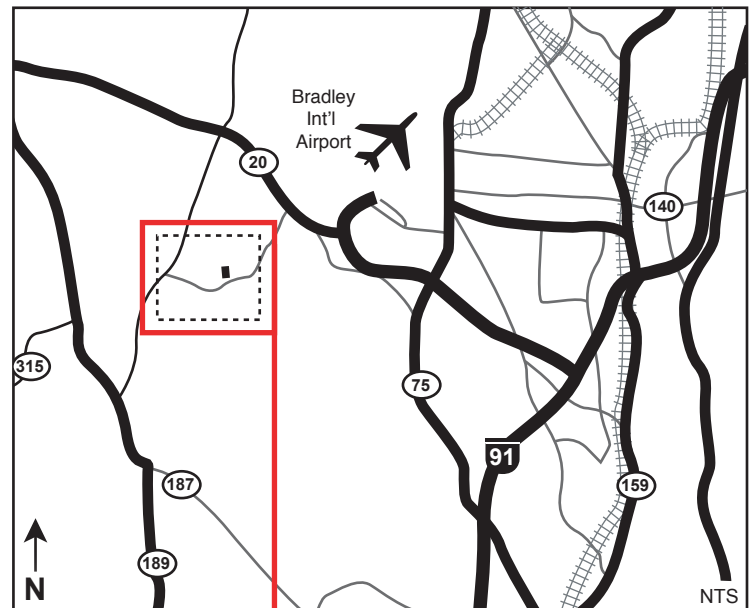

# Map to Tire Rack's Connecticut Distribution Center

**100 INTERNATIONAL DRIVE  
WINDSOR, CT 06095**

If you are coming to Tire Rack's Connecticut distribution center location, the map below will get you there.

## **From the North (Springfield, MA)**

1. Take I-91 South (14.7 miles)
2. Exit 40 to merge onto CT-20 W (3.1 miles)
3. Exit onto CT-20/Rainbow Rd toward E Granby / Granby (1.3 miles)
4. Turn left at International Drive (1.3 miles)
5. Tire Rack is on the right hand side of International Drive

## **From the South (Hartford, CT)**

1. Take I-91 North (9.8 miles)
2. Exit 40 to merge onto CT-20 W (3.5 miles)
3. Exit onto CT-20/Rainbow Rd toward E Granby / Granby (1.3 miles)
4. Turn left at International Drive (1.3 miles)
5. Tire Rack is on the right hand side of International Drive