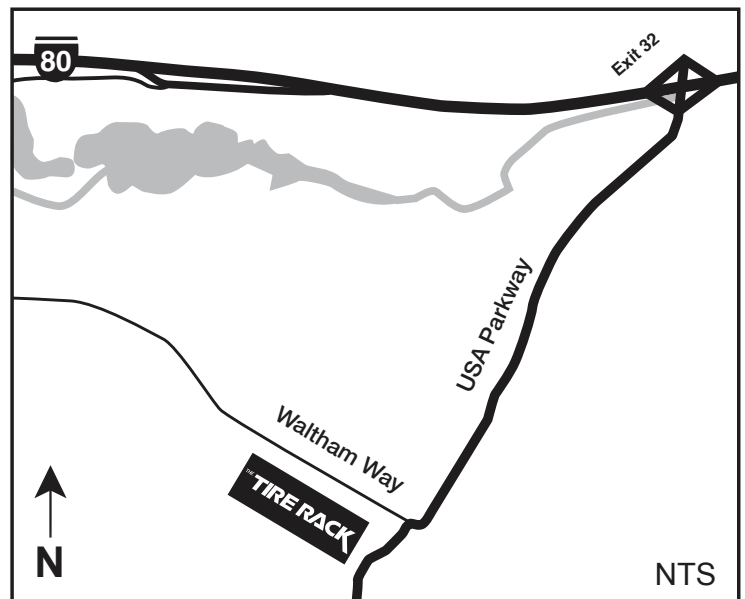

Map to Tire Rack's Nevada Distribution Center

**3300 WALTHAM WAY
MCCARRAN, NV 89434**

If you are coming to Tire Rack's Nevada distribution center location, the map below will get you there.

**Order pick-up times at the Nevada distribution center
are from 8:15AM to 4:30PM (local time) Monday through Friday.**

We offer limited on-site service at our Nevada location.

While we welcome customer pick-ups at this location, please understand that we do not have a showroom or a sales staff to assist you. Please call 888-541-1777 and a member of our sales team will assist you with your purchase and finalize your order for pick-up.

From the West

1. Travel east on I-80 to Exit 32 (USA Parkway).
2. Take Exit 32 to the right.
3. Travel S on USA Parkway for 1 mile.
4. Turn right onto Waltham Way.
5. Travel 0.2 mile to Tire Rack entrance on left hand side.

From the East

1. Travel west on I-80 to Exit 32 (USA Parkway).
2. Take Exit 32 to the right.
3. At stop sign turn left onto USA Parkway.
4. Travel S on USA Parkway for 1 mile.
5. Turn right onto Waltham Way.
6. Travel 0.2 mile to Tire Rack entrance on left hand side.

We are at the corner of Ireland Road & Waltham Way

**3300 Waltham Way
McCarran, NV 89434**