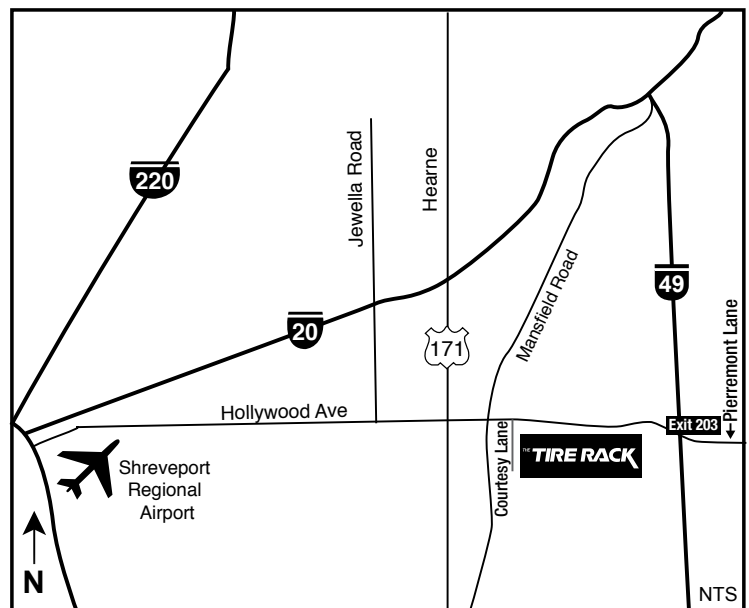

From I-20 Eastbound or Westbound

(East turn right and west turn left)

1. Take US Hwy 171 Exit 16-A/Hearne.
2. Go south about 2 miles to Hollywood Ave.
3. Turn left and go 1 block. Cross railroad tracks and make an immediate right on Courtesy Lane.
4. Go to the 2nd drive on the left.

From HWY 71 South

1. Take I-220 Loop West to I-20 Eastbound to US Hwy 171 Exit 16-A/Hearne.
2. Get off ramp and turn right.
3. Go south about 2 miles to Hollywood Ave.
4. Turn left and go 1 block. Cross railroad tracks and make an immediate right on Courtesy Lane.
5. Go to the 2nd drive on the left.

From I-30 IN Arkansas

1. Take HWY 29 from Hope, Arkansas. South to I-20 West to I-49 South.
2. Go to Exit 203-Hollywood Ave, take a right (west) and go past the 3rd light until you see the U-Haul Co. on your left.
3. Turn left on Courtesy Lane (before crossing tracks) and go to the 2nd drive on the left.

From HWY 71 South

1. Take Exit 203 – Hollywood Ave. and Pierremont.
2. Get off ramp and take a left (west).
3. Go past the 3rd light until you see the U-Haul Co. on your left and turn left on Courtesy Lane (before crossing tracks).
4. Go to the 2nd drive on the left.